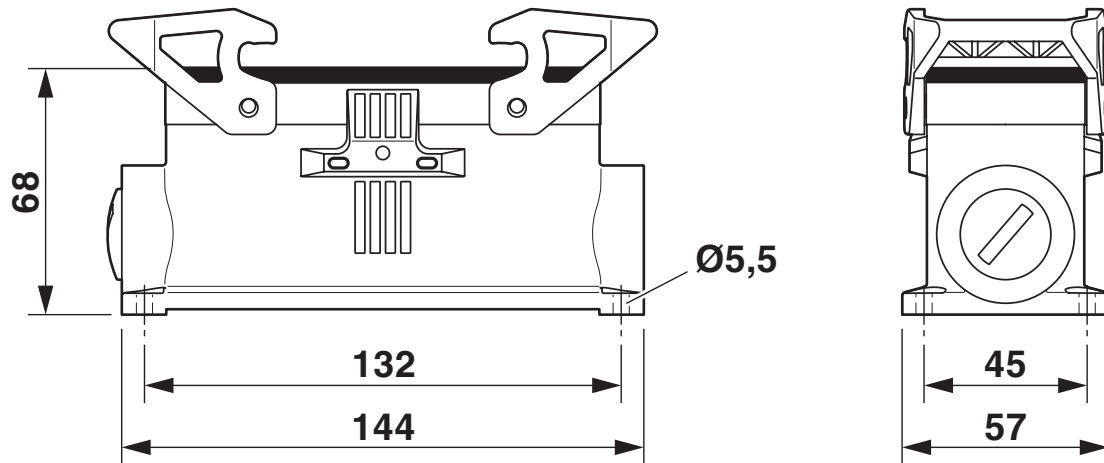

### Dimensions

Dimensional drawing	
Width	57 mm
Height	68 mm
Length	144 mm
Hole diameter	5.5 mm

## Drawings

Dimensional drawing

Dimensional drawing

1412875

<https://www.phoenixcontact.com/us/products/1412875>