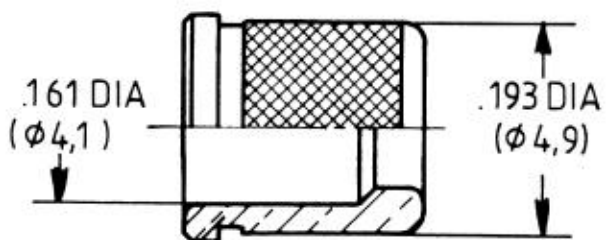

**RADIALL**<sup>®</sup>

MULTIPIN CONNECTOR

SALES DRAWING

618 160 001

Edition : \_\_\_\_\_

Page

TITRE : CONCENTRIC TWINAX PIN CONTACT SIZE 8 ENVIRONMENTAL

SERIE : MPX

CABLES: EN 3375-004; EN 3375-005

PIN BODY CONTACT WITH  
SOCKET INTERMEDIATE CONTACT SUBASSEMBLYINTERMEDIATE CONTACT  
CRIMP POT

PIN CENTER CONTACT ASSEMBLY

FERRULE

REAR INSULATOR

SEALING BOOT

SEE WIRING INSTRUCTIONS RP3364