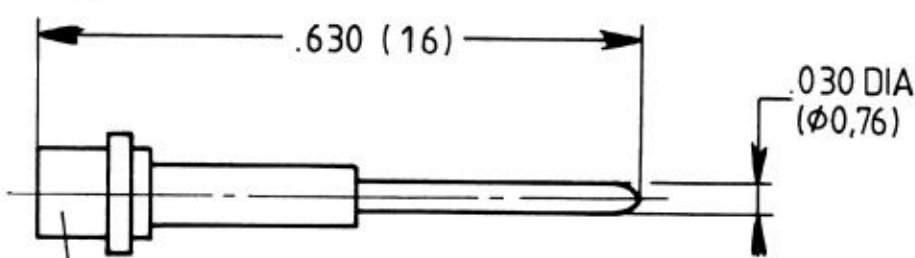

**RADIALL**<sup>®</sup>

MULTIPIN CONNECTOR

SALES DRAWING

618 160 001

Edition : \_\_\_\_\_

Page

TITRE : CONCENTRIC TWINAX PIN CONTACT SIZE 8 ENVIRONMENTAL

SERIE : MPX

CABLES: EN 3375-004; EN 3375-005

PIN BODY CONTACT WITH  
SOCKET INTERMEDIATE CONTACT SUBASSEMBLYINTERMEDIATE CONTACT  
CRIMP POT

PIN CENTER CONTACT ASSEMBLY

FERRULE

REAR INSULATOR

SEALING BOOT

SEE WIRING INSTRUCTIONS RP3364