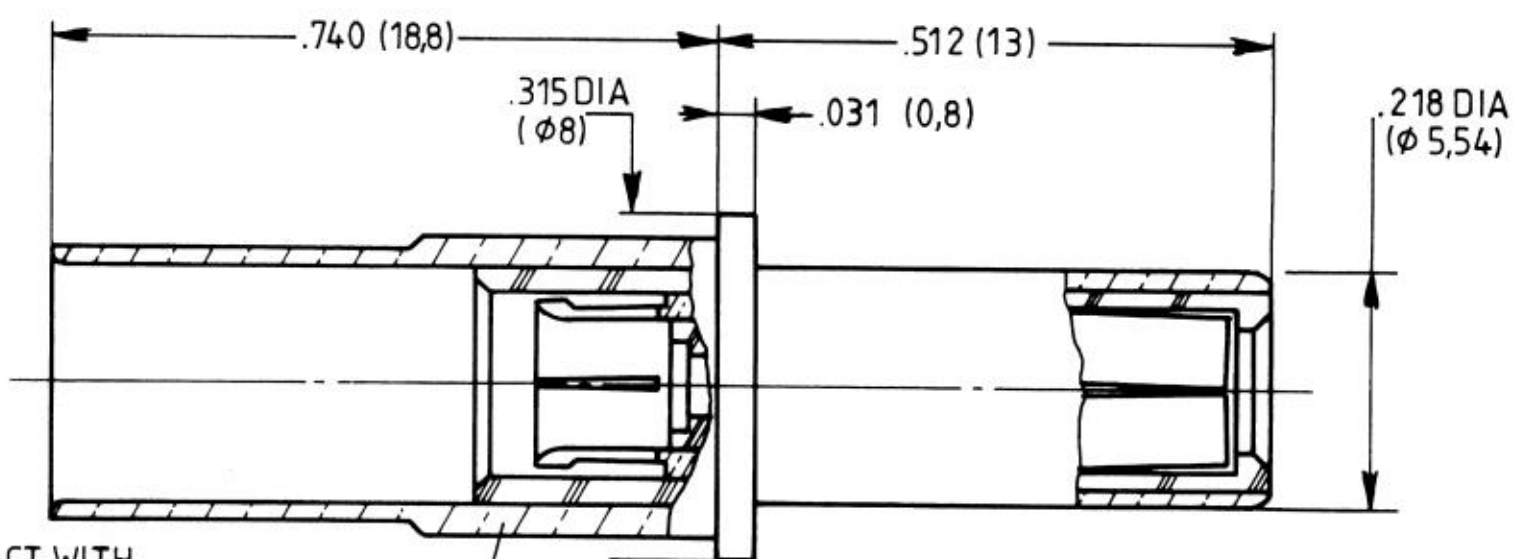

**RADIALL**<sup>®</sup>

MULTIPIN CONNECTOR

SALES DRAWING

618 160 001

Edition : \_\_\_\_\_

Page

TITRE : CONCENTRIC TWINAX PIN CONTACT SIZE 8 ENVIRONMENTAL

SERIE : MPX

CABLES: EN 3375-004; EN 3375-005

PIN BODY CONTACT WITH  
SOCKET INTERMEDIATE CONTACT SUBASSEMBLYINTERMEDIATE CONTACT  
CRIMP POT

PIN CENTER CONTACT ASSEMBLY

FERRULE

REAR INSULATOR

SEALING BOOT

SEE WIRING INSTRUCTIONS RP3364