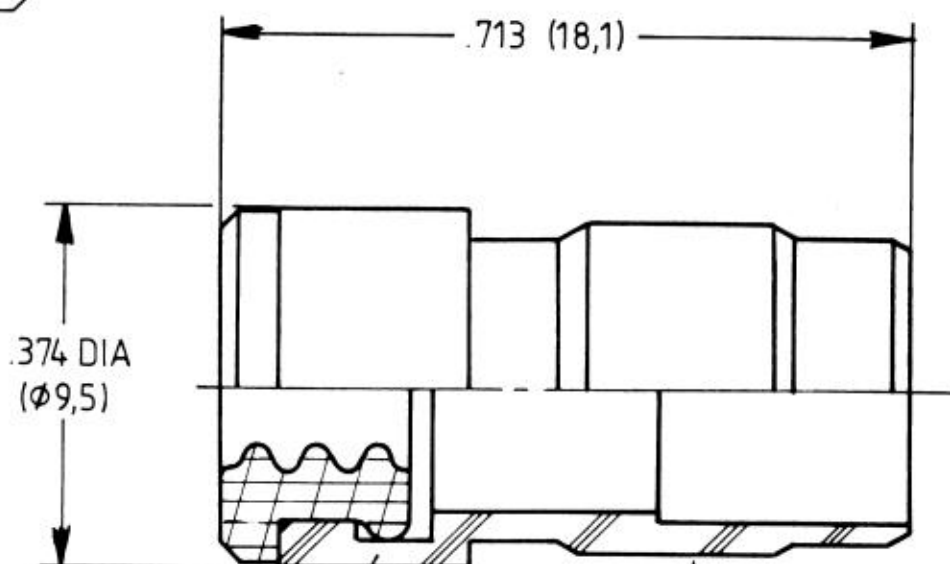

CABLES: EN 3375-004; EN 3375-005

PIN BODY CONTACT WITH  
SOCKET INTERMEDIATE CONTACT SUBASSEMBLYINTERMEDIATE CONTACT  
CRIMP POT

PIN CENTER CONTACT ASSEMBLY

FERRULE

REAR INSULATOR

SEALING BOOT

SEE WIRING INSTRUCTIONS RP3364