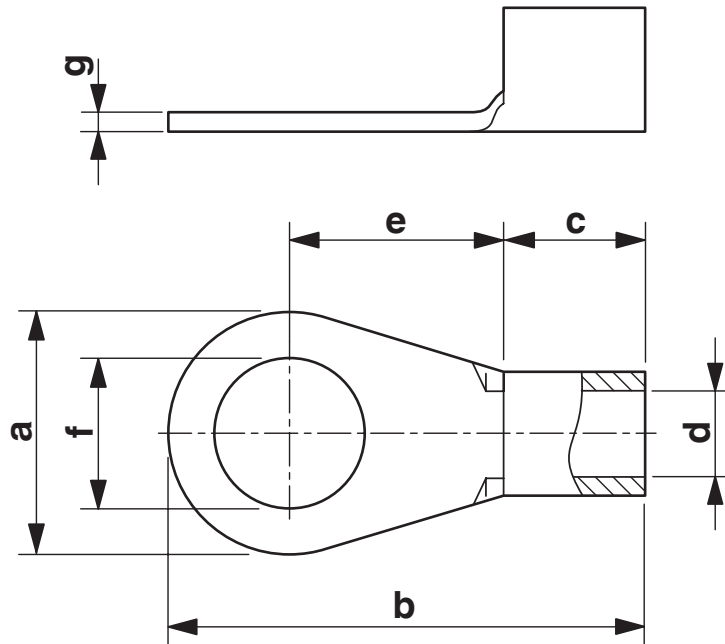

C-RC 1/M4 DIN - Ring cable lug

3240072

<https://www.phoenixcontact.com/us/products/3240072>

Technical data

Product properties

Product type	Connector
--------------	-----------

Dimensions

Dimensional drawing	
Width	8 mm
Length	16 mm
Length of the insulating material sleeve	5 mm
Maximum stripping length	7 mm
Distance from the center to the insulating material sleeve	7 mm
Min. material thickness	0.8 mm
Inner dimensions of the insulating collar	1.6 mm

Internal dimensions

Internal diameter	4.3 mm
-------------------	--------

Material specifications

Color	silver
Material	Copper
Coating	tin-plated

Environmental and real-life conditions

Ambient conditions

Ambient temperature (operation)	110 °C
---------------------------------	--------

Standards and regulations

Design according to standard	DIN 46234
------------------------------	-----------

C-RC 1/M4 DIN - Ring cable lug

3240072

<https://www.phoenixcontact.com/us/products/3240072>

Drawings

Dimensional drawing

C-RC 1/M4 DIN - Ring cable lug

3240072

<https://www.phoenixcontact.com/us/products/3240072>

Classifications

ECLASS

ECLASS-11.0	27400204
ECLASS-13.0	27400204
ECLASS-12.0	27400204

ETIM