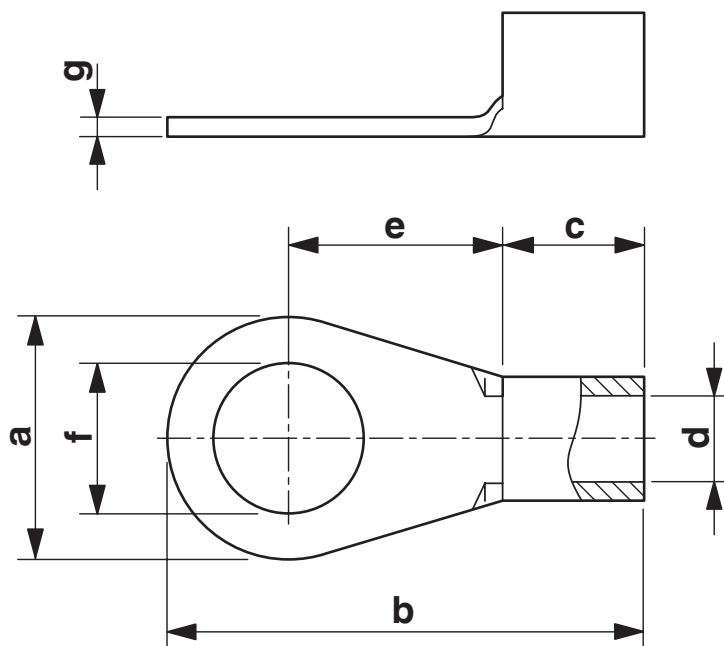

C-RC 1/M8 DIN - Ring cable lug

3240075

<https://www.phoenixcontact.com/us/products/3240075>

Technical data

Product properties

Product type	Connector
--------------	-----------

Dimensions

Dimensional drawing	
Width	11.6 mm
Length	22 mm
Length of the insulating material sleeve	5 mm
Maximum stripping length	7 mm
Distance from the center to the insulating material sleeve	12 mm
Min. material thickness	0.8 mm
Inner dimensions of the insulating collar	1.6 mm

Internal dimensions

Internal diameter	8.4 mm
-------------------	--------

Material specifications

Color	silver
Material	Copper
Coating	tin-plated

Environmental and real-life conditions

Ambient conditions

Ambient temperature (operation)	110 °C
---------------------------------	--------

Standards and regulations

Design according to standard	DIN 46234
------------------------------	-----------

C-RC 1/M8 DIN - Ring cable lug

3240075

<https://www.phoenixcontact.com/us/products/3240075>

Drawings

Dimensional drawing

C-RC 1/M8 DIN - Ring cable lug

3240075

<https://www.phoenixcontact.com/us/products/3240075>

Classifications

ECLASS

ECLASS-11.0	27400204
ECLASS-13.0	27400204
ECLASS-12.0	27400204

ETIM