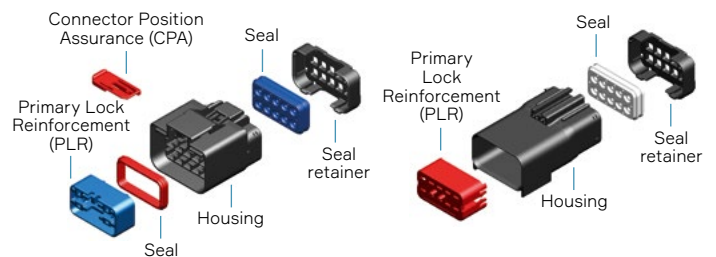

Please, contact an Aptiv representative for the full part number list.

DIMENSION MEASUREMENT SAMPLE

APEX® 2.8 Sealed 10W Female

APEX® 2.8 Sealed 10W Female

APEX® 2.8 Sealed 10W Male

EXPLODED VIEW

APEX® 2.8 Sealed 10W Female

APEX® 2.8 Sealed 10W Male

COMPATIBLE WITH

APEX® 2.8 Series Terminals

Part numbers, specifications, dimensions and performance data in this document are for general references only and are subject to change without notice. To verify product information, please contact an Aptiv representative.