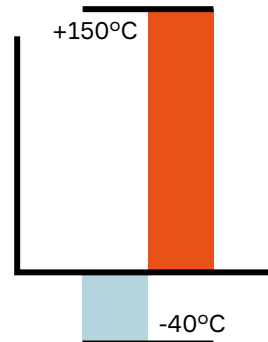

TEMPERATURE

VIBRATION

ENVIRONMENTAL PROTECTION

About Aptiv

Aptiv is a global technology company that develops safer, greener and more connected solutions enabling the future of mobility. Headquartered in Dublin, Aptiv has approximately 150,000 employees and operates 14 technical centers, as well as manufacturing sites and customer support centers in 45 countries.

Visit aptiv.com