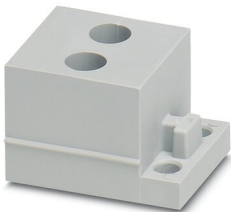

CES-STPG-GY-2X6 - Cable sleeve

0801709

<https://www.phoenixcontact.com/in/products/0801709>

Cable sleeve, small, no. of conductors: 2, type: Round cable, slotted, external cable diameter: 2x 5 mm ... 6 mm, material: SEBS (halogen-free), color: gray, length: 29.5 mm, width: 19.5 mm, height: 17 mm