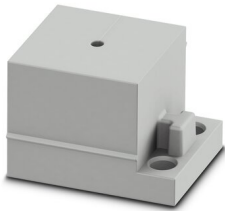

CES-STPG-GY-2 - Cable sleeve

0801672

<https://www.phoenixcontact.com/in/products/0801672>

Cable sleeve, small, no. of conductors: 1, type: Round cable, slotted, external cable diameter: 1x 1 mm ... 2 mm, material: SEBS (halogen-free), color: gray, length: 29.5 mm, width: 19.5 mm, height: 17 mm

CES-B24-HFFS-PLBK - Sealing frame

0801661

<https://www.phoenixcontact.com/in/products/0801661>

CES-STPG-GY-3 - Cable sleeve

0801673

<https://www.phoenixcontact.com/in/products/0801673>

Cable sleeve, small, no. of conductors: 1, type: Round cable, slotted, external cable diameter: 1x 2 mm ... 3 mm, material: SEBS (halogen-free), color: gray, length: 29.5 mm, width: 19.5 mm, height: 17 mm

CES-STPG-GY-4 - Cable sleeve

0801674

<https://www.phoenixcontact.com/in/products/0801674>

Cable sleeve, small, no. of conductors: 1, type: Round cable, slotted, external cable diameter: 1x 3 mm ... 4 mm, material: SEBS (halogen-free), color: gray, length: 29.5 mm, width: 19.5 mm, height: 17 mm