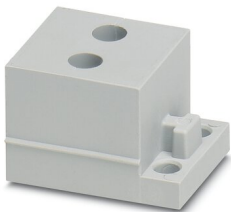

CES-STPG-GY-2X4 - Cable sleeve

1410438

<https://www.phoenixcontact.com/in/products/1410438>

Cable sleeve, small, no. of conductors: 2, type: Round cable, slotted, external cable diameter: 2x 3.4 mm ... 3.7 mm, material: SEBS (halogen-free), color: gray, length: 29.5 mm, width: 19.5 mm, height: 17 mm