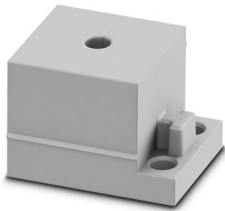

CES-B24-HFFS-PLBK - Sealing frame

0801661

<https://www.phoenixcontact.com/in/products/0801661>

CES-STPG-GY-5 - Cable sleeve

0801675

<https://www.phoenixcontact.com/in/products/0801675>

Cable sleeve, small, no. of conductors: 1, type: Round cable, slotted, external cable diameter: 1x 4 mm ... 5 mm, material: SEBS (halogen-free), color: gray, length: 29.5 mm, width: 19.5 mm, height: 17 mm

CES-STPG-GY-6 - Cable sleeve

0801676

<https://www.phoenixcontact.com/in/products/0801676>

Cable sleeve, small, no. of conductors: 1, type: Round cable, slotted, external cable diameter: 1x 5 mm ... 6 mm, material: SEBS (halogen-free), color: gray, length: 29.5 mm, width: 19.5 mm, height: 17 mm