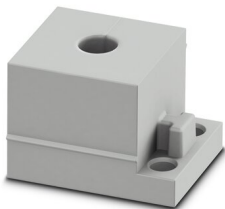

CES-B24-HFFS-PLBK - Sealing frame

0801661

<https://www.phoenixcontact.com/in/products/0801661>

CES-STPG-GY-9 - Cable sleeve

0801680

<https://www.phoenixcontact.com/in/products/0801680>

Cable sleeve, small, no. of conductors: 1, type: Round cable, slotted, external cable diameter: 1x 8 mm ... 9 mm, material: SEBS (halogen-free), color: gray, length: 29.5 mm, width: 19.5 mm, height: 17 mm

CES-STPG-GY-10 - Cable sleeve

0801682

<https://www.phoenixcontact.com/in/products/0801682>

Cable sleeve, small, no. of conductors: 1, type: Round cable, slotted, external cable diameter: 1x 9 mm ... 10 mm, material: SEBS (halogen-free), color: gray, length: 29.5 mm, width: 19.5 mm, height: 17 mm