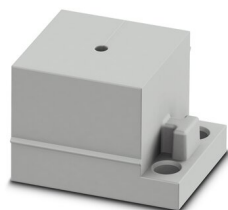

<https://www.phoenixcontact.com/in/products/0801661>

SF-M BH - Screwdriver

1212070

<https://www.phoenixcontact.com/in/products/1212070>

Bit screwdriver, with 1/4" quick-action chuck, handle length 119 mm, 2-component handle, with non-slip grip, suitable for bits according to DIN 3126-C 6.3 and E 6.3/ISO 1173, magnetic

CES-STPG-GY-2 - Cable sleeve

0801672

<https://www.phoenixcontact.com/in/products/0801672>

Cable sleeve, small, no. of conductors: 1, type: Round cable, slotted, external cable diameter: 1x 1 mm ... 2 mm, material: SEBS (halogen-free), color: gray, length: 29.5 mm, width: 19.5 mm, height: 17 mm