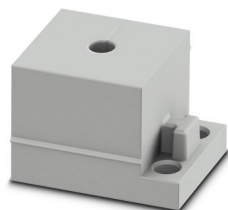

CES-B24-HFFS-PLBK - Sealing frame

0801661

<https://www.phoenixcontact.com/in/products/0801661>

CES-STPG-GY-7 - Cable sleeve

0801677

<https://www.phoenixcontact.com/in/products/0801677>

Cable sleeve, small, no. of conductors: 1, type: Round cable, slotted, external cable diameter: 1x 6 mm ... 7 mm, material: SEBS (halogen-free), color: gray, length: 29.5 mm, width: 19.5 mm, height: 17 mm

CES-STPG-GY-8 - Cable sleeve

0801679

<https://www.phoenixcontact.com/in/products/0801679>

Cable sleeve, small, no. of conductors: 1, type: Round cable, slotted, external cable diameter: 1x 7 mm ... 8 mm, material: SEBS (halogen-free), color: gray, length: 29.5 mm, width: 19.5 mm, height: 17 mm