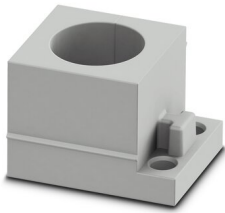

CES-B24-HFFS-PLBK - Sealing frame

0801661

<https://www.phoenixcontact.com/in/products/0801661>

CES-STPG-GY-15 - Cable sleeve

1410521

<https://www.phoenixcontact.com/in/products/1410521>

Cable sleeve, small, no. of conductors: 1, type: Round cable, slotted, external cable diameter: 1x 13.9 mm ... 14.2 mm, material: SEBS (halogen-free), color: gray, length: 29.5 mm, width: 19.5 mm, height: 17 mm

CES-STPG-GY-16 - Cable sleeve

1410534

<https://www.phoenixcontact.com/in/products/1410534>

Cable sleeve, small, no. of conductors: 1, type: Round cable, slotted, external cable diameter: 1x 14.9 mm ... 15.2 mm, material: SEBS (halogen-free), color: gray, length: 29.5 mm, width: 19.5 mm, height: 17 mm