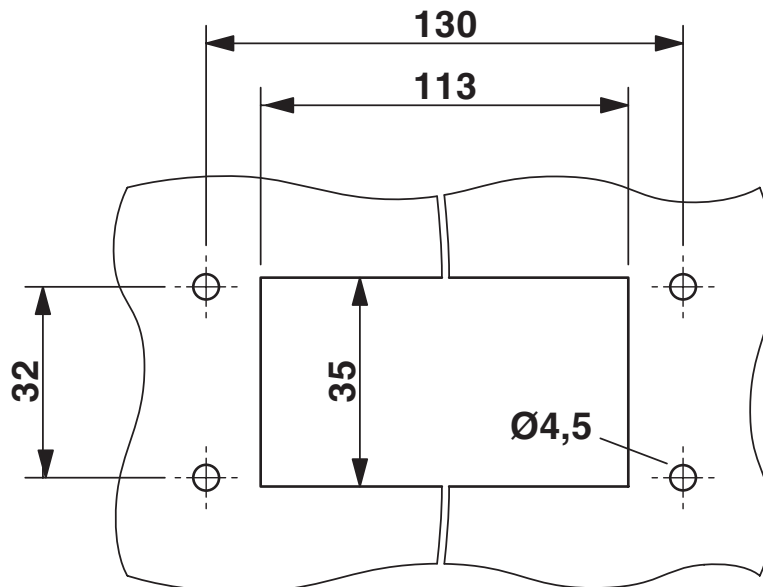

Dimensional drawing