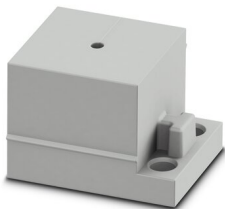

CES-STPG-GY-2 - Cable sleeve

0801672

<https://www.phoenixcontact.com/in/products/0801672>

Cable sleeve, small, no. of conductors: 1, type: Round cable, slotted, external cable diameter: 1x 1 mm ... 2 mm, material: SEBS (halogen-free), color: gray, length: 29.5 mm, width: 19.5 mm, height: 17 mm

CES-B24-HFFS-PLBK - Sealing frame

0801661

<https://www.phoenixcontact.com/in/products/0801661>

CES-STPG-GY-3 - Cable sleeve

0801673

<https://www.phoenixcontact.com/in/products/0801673>

Cable sleeve, small, no. of conductors: 1, type: Round cable, slotted, external cable diameter: 1x 2 mm ... 3 mm, material: SEBS (halogen-free), color: gray, length: 29.5 mm, width: 19.5 mm, height: 17 mm

CES-STPG-GY-4 - Cable sleeve

0801674

<https://www.phoenixcontact.com/in/products/0801674>

Cable sleeve, small, no. of conductors: 1, type: Round cable, slotted, external cable diameter: 1x 3 mm ... 4 mm, material: SEBS (halogen-free), color: gray, length: 29.5 mm, width: 19.5 mm, height: 17 mm