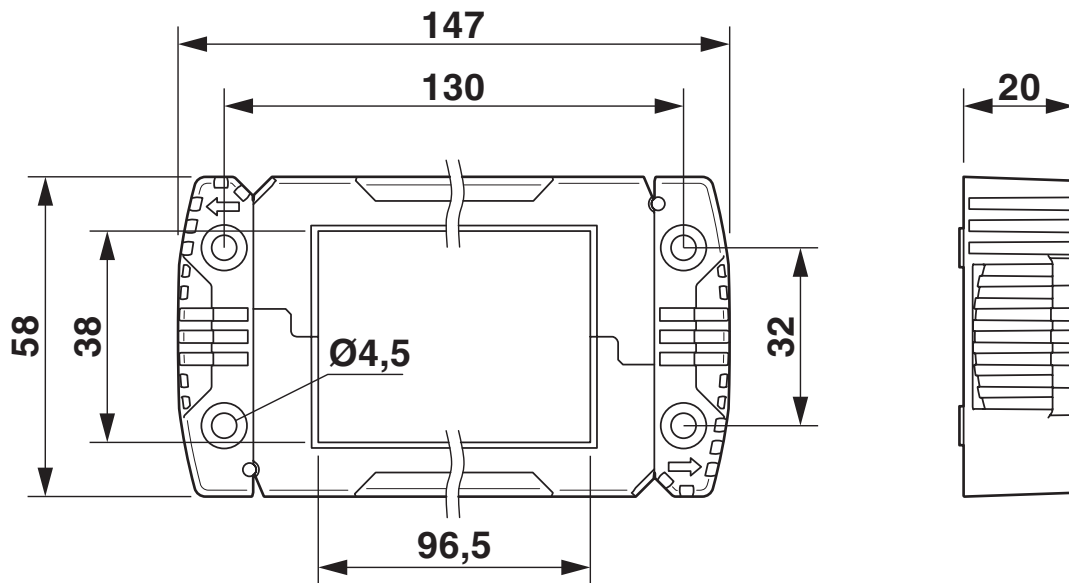

CES-B24-HFFS-PLBK - Sealing frame

0801661

<https://www.phoenixcontact.com/in/products/0801661>

Drawings

Dimensional drawing