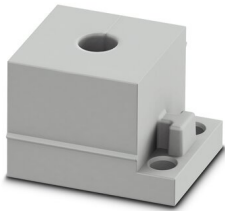

CES-B24-HFFS-PLBK - Sealing frame

0801661

<https://www.phoenixcontact.com/in/products/0801661>

CES-STPG-GY-9 - Cable sleeve

0801680

<https://www.phoenixcontact.com/in/products/0801680>

Cable sleeve, small, no. of conductors: 1, type: Round cable, slotted, external cable diameter: 1x 8 mm ... 9 mm, material: SEBS (halogen-free), color: gray, length: 29.5 mm, width: 19.5 mm, height: 17 mm

CES-STPG-GY-10 - Cable sleeve

0801682

<https://www.phoenixcontact.com/in/products/0801682>

Cable sleeve, small, no. of conductors: 1, type: Round cable, slotted, external cable diameter: 1x 9 mm ... 10 mm, material: SEBS (halogen-free), color: gray, length: 29.5 mm, width: 19.5 mm, height: 17 mm