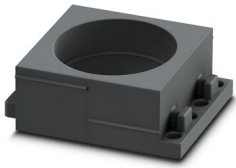

CES-B24-HFFS-PLBK - Sealing frame

0801661

<https://www.phoenixcontact.com/in/products/0801661>

CES-LRG-BK-30 - Cable sleeve

0801650

<https://www.phoenixcontact.com/in/products/0801650>

Cable sleeve, large, no. of conductors: 1, type: Round cable, slotted, external cable diameter: 1x 29 mm ... 30 mm, material: NBR, color: black, length: 53 mm, width: 39 mm, height: 17 mm