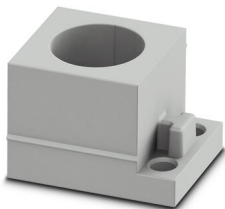

CES-STPG-GY-14 - Cable sleeve

0801686

<https://www.phoenixcontact.com/in/products/0801686>

Cable sleeve, small, no. of conductors: 1, type: Round cable, slotted, external cable diameter: 1x 13 mm ... 14 mm, material: SEBS (halogen-free), color: gray, length: 29.5 mm, width: 19.5 mm, height: 17 mm

CES-B24-HFFS-PLBK - Sealing frame

0801661

<https://www.phoenixcontact.com/in/products/0801661>

CES-STPG-GY-15 - Cable sleeve

1410521

<https://www.phoenixcontact.com/in/products/1410521>

Cable sleeve, small, no. of conductors: 1, type: Round cable, slotted, external cable diameter: 1x 13.9 mm ... 14.2 mm, material: SEBS (halogen-free), color: gray, length: 29.5 mm, width: 19.5 mm, height: 17 mm

CES-STPG-GY-16 - Cable sleeve

1410534

<https://www.phoenixcontact.com/in/products/1410534>

Cable sleeve, small, no. of conductors: 1, type: Round cable, slotted, external cable diameter: 1x 14.9 mm ... 15.2 mm, material: SEBS (halogen-free), color: gray, length: 29.5 mm, width: 19.5 mm, height: 17 mm