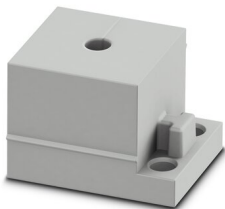

CES-B24-HFFS-PLBK - Sealing frame

0801661

<https://www.phoenixcontact.com/in/products/0801661>

CES-STPG-GY-5 - Cable sleeve

0801675

<https://www.phoenixcontact.com/in/products/0801675>

Cable sleeve, small, no. of conductors: 1, type: Round cable, slotted, external cable diameter: 1x 4 mm ... 5 mm, material: SEBS (halogen-free), color: gray, length: 29.5 mm, width: 19.5 mm, height: 17 mm

CES-STPG-GY-6 - Cable sleeve

0801676

<https://www.phoenixcontact.com/in/products/0801676>

Cable sleeve, small, no. of conductors: 1, type: Round cable, slotted, external cable diameter: 1x 5 mm ... 6 mm, material: SEBS (halogen-free), color: gray, length: 29.5 mm, width: 19.5 mm, height: 17 mm