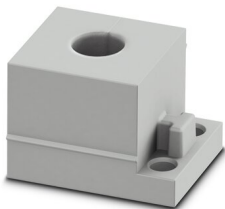

CES-STPG-GY-10 - Cable sleeve

0801682

<https://www.phoenixcontact.com/in/products/0801682>

Cable sleeve, small, no. of conductors: 1, type: Round cable, slotted, external cable diameter: 1x 9 mm ... 10 mm, material: SEBS (halogen-free), color: gray, length: 29.5 mm, width: 19.5 mm, height: 17 mm

CES-B24-HFFS-PLBK - Sealing frame

0801661

<https://www.phoenixcontact.com/in/products/0801661>

CES-STPG-GY-11 - Cable sleeve

0801683

<https://www.phoenixcontact.com/in/products/0801683>

Cable sleeve, small, no. of conductors: 1, type: Round cable, slotted, external cable diameter: 1x 10 mm ... 11 mm, material: SEBS (halogen-free), color: gray, length: 29.5 mm, width: 19.5 mm, height: 17 mm

CES-STPG-GY-12 - Cable sleeve

0801684

<https://www.phoenixcontact.com/in/products/0801684>

Cable sleeve, small, no. of conductors: 1, type: Round cable, slotted, external cable diameter: 1x 11 mm ... 12 mm, material: SEBS (halogen-free), color: gray, length: 29.5 mm, width: 19.5 mm, height: 17 mm