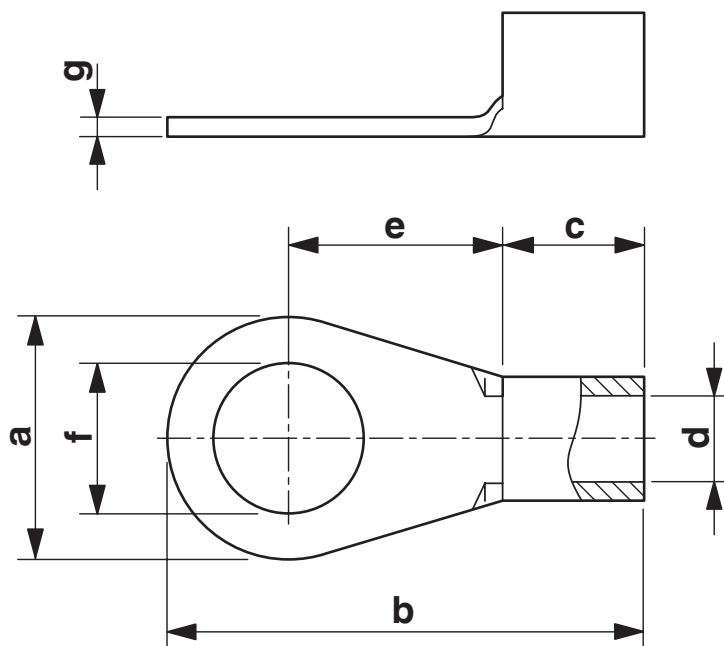

C-RC 35/M6 DIN - Ring cable lug

3240105

<https://www.phoenixcontact.com/in/products/3240105>

Drawings

Dimensional drawing