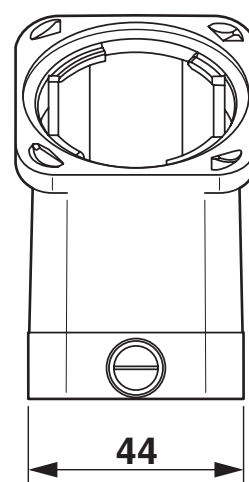

Dimensions

Dimensional drawing	
Width	44 mm
Height	78 mm
Length	93.5 mm

Material specifications

Color	black
Flammability rating according to UL 94	V0 (Housing)
Impact strength	IK08
Housing material	PA

Mechanical properties

Mechanical data

Locking type	Pin
--------------	-----

Mounting

Assembly instructions	The sleeve base housing must be supplemented with the EVO screw connection. The EVO screw connection is available in four sizes. It facilitates the creation of a straight or a side cable outlet. The EVO screw connection is mounted with the aid of, for example, a pipe wrench
-----------------------	--

HC-EVO-B16-HHFS-PLBK - Housing

1407642

<https://www.phoenixcontact.com/in/products/1407642>

Drawings

Dimensional drawing

Dimensional drawing

HC-EVO-B16-HHFS-PLBK - Housing

1407642