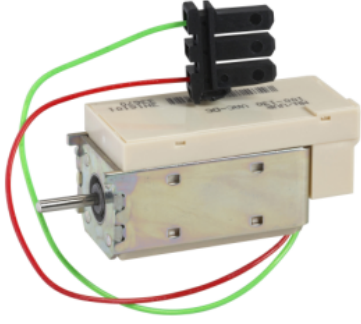

## MX shunt trip release, Compact NS 630b to Compact NS 3200, 24VDC to 30VDC, 24 VAC 50/60 Hz

33659

### Main

Range	ComPacT
Range of product	ComPacT NS630b...1600 new generation ComPacT NS1600b...3200 new generation
Device short name	MX
Product or component type	Voltage release
Device application	Control
Voltage release type	Opening coil Instantaneous voltage release
Control type	Standard
[Uc] control circuit voltage	24 V AC 50 Hz 24...30 V DC
Circuit breaker mounting mode	Fixed
Range compatibility	ComPact (ComPact NS630b...1600) ComPact (ComPact NS1600b...3200)

### Complementary

Operating threshold	0.7...1.1 x Un opening
Response time	50 ms +/- 10 % for Compact NS630b...1600 50 ms +/- 10 % for Compact NS1600b...3200 55 ms +/- 10 % for MasterPact NT 70 ms +/- 10 % for MasterPact NW
Supply holding power	4.5 VA
Accessory / separate part category	Spare part for MasterPact NT Spare part for MasterPact NW Spare part for ComPacT NS630b...1600 new generation Spare part for ComPacT NS1600b...3200 new generation