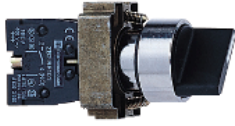

## black selector switch Ø 22 handle 2 positions - 1NO

XB2BD21

! Discontinued on: 26 September 2012

! Discontinued

#### Harmony XB4

Ø 22 mm modular metal pushbuttons, switches, and pilot lights

Products: 759

Or XB2BD21 is replaced by:

1x

Selector switch, Harmony XB4, metal, black, 22mm, 2 positions, stay put, 1NO  
XB4BD21