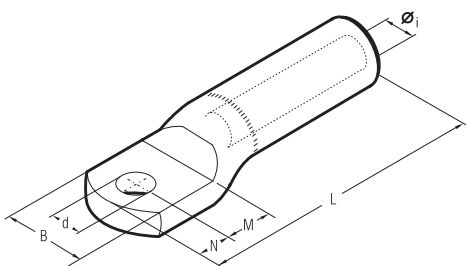

### Description:

- AA-M series terminals are made from aluminium tube of a purity equal or greater than 99,5%. The cross sectional area of the annulus and the length of the barrel are designed to assure an extremely reliable electrical connection.
- The internal surface is duly protected against the oxidation through a specific grease with a very high dropping point.
- They are studied for connecting aluminium cable of low and medium voltage.

### Features of the material:

- DESIGNATION : Al 99.50
- STANDARD OF REFERENCE : DIN 1712/1976 Teil 3
- ELECTRICAL RESISTANCE AT 20°C ( $\mu \Omega \cdot \text{cm}$ ) : 2.874
- MECHANICAL FEATURES:
  - BREAKING RESISTANCE (N/mm<sup>2</sup>) : 85 ÷ 129
  - STRETCHING AT 5 % : 10 ÷ 23

### Sections and dimensions:

Conductor Size sqmm	Ø Stud mm	Ref.	Dimensions mm					
			Øi	B	M	N	L	d
16	8	AA 16-M 8	5,5	21	13	11	77,0	8,4
25	8	AA 25-M 8	6,5	21	13	11	77,0	8,4
35	8	AA 35-M 8	8,0	23	13	11	77,5	8,4
	10	AA 35-M 10	8,0	23	13	11	77,5	10,5
50	12	AA 50-M 12	9,0	26	16	14	91,0	13,2
	14	AA 50-M 14	9,0	26	18	16	95,0	15,0
70	12	AA 70-M 12	11,0	27	16	14	91,0	13,2
	14	AA 70-M 14	11,0	27	18	16	95,0	15,0
95	12	AA 95-M 12	12,5	27	16	14	91,0	13,2
	14	AA 95-M 14	12,5	27	18	16	95,0	15,0
120	12	AA 120-M 12	13,7	35	16	14	115,0	13,2
	14	AA 120-M 14	13,7	35	18	16	119,0	15,0
150	12	AA 150-M 12	15,5	34	16	14	115,0	13,2
	14	AA 150-M 14	15,5	34	18	16	119,0	15,0
185	12	AA 185-M 12	17,0	42	20	14	122,0	13,2
	14	AA 185-M 14	17,0	42	22	16	126,0	15,0
240	12	AA 240-M 12	19,5	44	20	14	122,0	13,2
	14	AA 240-M 14	19,5	44	22	16	126,0	15,0
300	12	AA 300-34 M 12	22,5	47	22	14	130,0	13,2
	14	AA 300-34 M 14	22,5	47	22	16	132,0	15,0
	16	AA 300-34 M 16	22,5	47	22	17	133,0	17,0
	16	AA 300-M 16	23,3	54	19	17	172,0	17,0
400	16	AA 400-M 16	26,0	56	19	17	172,0	17,0
500	16	AA 500-40 M 16	29,1	57	22	19	177,0	17,0
630	16	AA 630-M 16	32,5	70	22	19	177,0	17,0