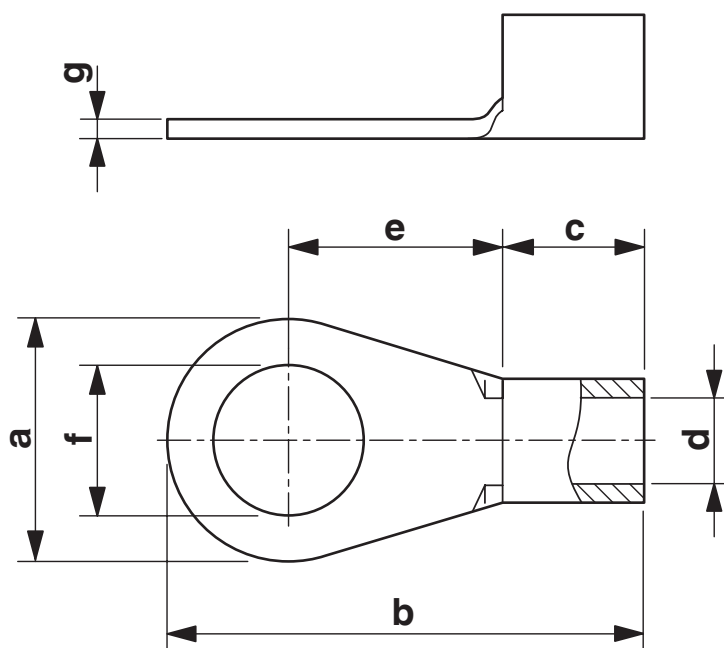

C-RC 2,5/M4 DIN - Ring cable lug

3240078

<https://www.phoenixcontact.com/in/products/3240078>

Technical Data

Product properties

Product type	Connector
--------------	-----------

Dimensions

Dimensional drawing	
Width	8 mm
Length	16 mm
Length of the insulating material sleeve	5 mm
Maximum stripping length	8 mm
Distance from the center to the insulating material sleeve	7 mm
Min. material thickness	0.8 mm
Inner dimensions of the insulating collar	2.3 mm

Internal dimensions

Internal diameter	4.3 mm
-------------------	--------

Material specifications

Color	silver
Material	Copper
Coating	tin-plated

Environmental and real-life conditions

Ambient conditions

Ambient temperature (operation)	110 °C
---------------------------------	--------

Standards and regulations

Design according to standard	DIN 46234
------------------------------	-----------

C-RC 2,5/M4 DIN - Ring cable lug

3240078

<https://www.phoenixcontact.com/in/products/3240078>

Drawings

Dimensional drawing

C-RC 2,5/M4 DIN - Ring cable lug

3240078

<https://www.phoenixcontact.com/in/products/3240078>

Classifications

ECLASS

ECLASS-11.0	27400204
ECLASS-12.0	27400204
ECLASS-12.0	27400204
ECLASS-12.0	27400204