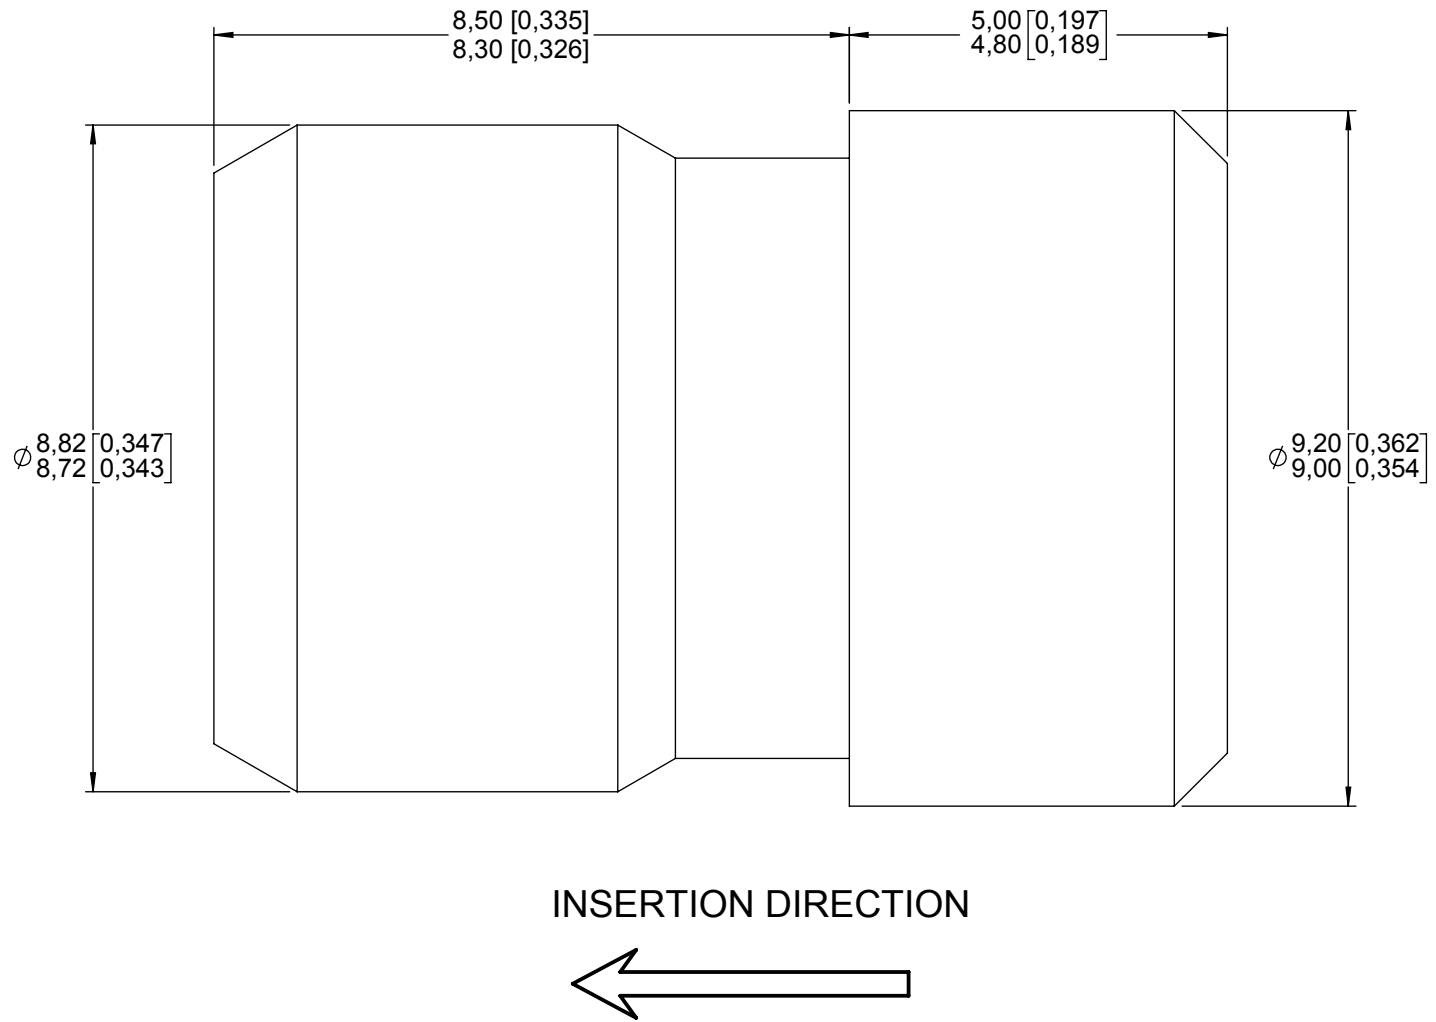

Series
MPX

SIZE 5 AND 8 SEALING PLUG

Issue:
Jun. 17, 2019

Page
1/1

MATERIAL: PTFE (RED)

DIMENSIONS : mm (inch are given for information only)

Estimated weight : 1,8 g

CREATION PEN: NOM: VALGRESY DATE: Feb. 17, 1998 APPR.: LAHOREAU				
	Jun. 17, 19	TDS updated. Added estimated weight.	LOPEZ C.	RAMOS D.
	Nov. 18, 05	[0,362 / 0,354] was [0,374 / 0,366]	VALGRESY	LAHOREAU
	Issue	Revisions	Name	Approved