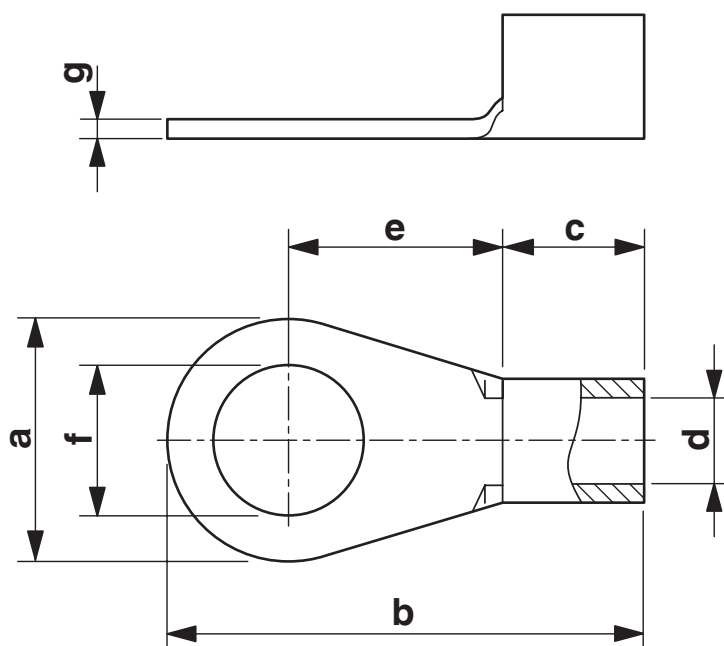

C-RC 6/M4 DIN - Ring cable lug

3240083

<https://www.phoenixcontact.com/in/products/3240083>

Technical Data

Product properties

Product type	Connector
--------------	-----------

Dimensions

Dimensional drawing	
Width	8 mm
Length	17.5 mm
Length of the insulating material sleeve	6 mm
Maximum stripping length	9 mm
Distance from the center to the insulating material sleeve	8 mm
Min. material thickness	1 mm
Inner dimensions of the insulating collar	3.6 mm

Internal dimensions

Internal diameter	4.3 mm
-------------------	--------

Material specifications

Color	silver
Material	Copper
Coating	tin-plated

Environmental and real-life conditions

Ambient conditions

Ambient temperature (operation)	110 °C
---------------------------------	--------

Standards and regulations

Design according to standard	DIN 46234
------------------------------	-----------

C-RC 6/M4 DIN - Ring cable lug

3240083

<https://www.phoenixcontact.com/in/products/3240083>

Drawings

Dimensional drawing

C-RC 6/M4 DIN - Ring cable lug

3240083

<https://www.phoenixcontact.com/in/products/3240083>

Classifications

ECLASS

ECLASS-11.0	27400204
ECLASS-13.0	27400204
ECLASS-13.0	27400204
ECLASS-13.0	27400204