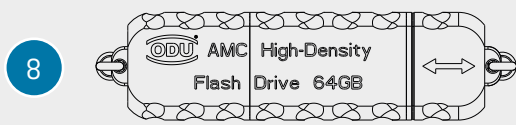

Part number	ODU Plug	Coding	No. of contacts	Size	Cable length L	Function	Assembled with	Drawing
C00.701.101.160.002	 A10WBM- PD8XBEO-000	B	8	0	3.0 m	Ethernet Class E _A up to 10 Gbit	 RJ45 Plug	
C00.701.101.160.003	 G60WBM- PD8WBEO-0000	B	8	0	0.3 m	Ethernet Class E _A up to 10 Gbit	 RJ45 Plug	
C00.701.200.160.002	 A10WBM- PD8XBEO-000	B	8	0	3.0 m	Ethernet Class E _A up to 10 Gbit	 A10WBM- PD8XBEO-000	

MILITARY APPLICATIONS

rugged
&
ready

ODU AMC[®] HIGH-DENSITY USB[®] 3.2 GEN 1x1¹ COMPLETE SYSTEM SOLUTIONS

Overview cable assembly ODU AMC[®] High-Density

Part number	ODU Plug	Coding	No. of contacts	Size	Cable length L	Function	Assembled with	Drawing
C00.701.101.120.001	 G60WCM-P12WMM0-0000	C	12	Ø	0.3 m	USB [®] 3.2 Gen 1x1 ¹	 USB [®] 3.0 Type A plug	
C00.701.101.120.002	 A10WCM-P12XMM0-0000	C	12	Ø	1.2 m	USB [®] 3.2 Gen 1x1 ¹	 USB [®] 3.0 Type A plug	
C00.701.101.120.003	 A10WCM-P12XMM0-0000	C	12	Ø	1.2 m	USB [®] 3.2 Gen 1x1 ¹	 USB [®] 3.0 Type micro B plug	
C00.701.200.240.001	 A10WCM-P12XMM0-0000	C	12	Ø	2.0 m	USB [®] 3.2 Gen 1x1 ¹	 A10WCM-P12XMM0-0000	
C00.701.100.120.006	 G60WCM-P12WMM0-0000	C	12	Ø	1.0 m	USB [®] 3.2 Gen 1x1 ¹	— Cut flush	
C00.701.100.120.005	 C10WCM-P12WMM0-0000	C	12	Ø	1.0 m	USB [®] 3.2 Gen 1x1 ¹	— Cut flush	
C00.701.100.120.001	 GK0WCM-P12UM00-0000	C	12	Ø	—	USB [®] 3.2 Gen 1x1 ¹	— Rigid-flex ²	
756.271.120.001.359	— Flash Drive	C	12	Ø	—	USB [®] 3.2 Gen 1x1 ¹	— Flash Drive	

ODU AMC[®] HIGH-DENSITY USB[®] 2.0¹ CABLE ASSEMBLY SOLUTIONS

Overview cable assembly ODU AMC[®]-High Density

Part number	ODU plug	Coding	No. of contacts	Size	Cable length L	Function	Assembled with	Drawing
C00.71C.101.040.003	 G6CWBM-PU4WBM0-0000	B	4	00	0.3 m	USB [®] 2.0 ¹	 USB [®] 2.0 Type A plug	
C00.71C.101.040.001	 A1CWBM-PU4XBM0-0000	B	4	00	1.2 m	USB [®] 2.0 ¹	 USB [®] 2.0 Typ A plug	
C00.71C.200.080.001	 A1CWBM-PU4XBM0-0000	B	4	00	2.0 m	USB [®] 2.0 ¹	 A1CWBM-PU4XBM0-0000	
C00.71C.101.040.002	 A1CWBM-PU4XBM0-0000	B	4	00	1.2 m	USB [®] 2.0 ¹	 USB [®] 2.0 Type micro B plug	