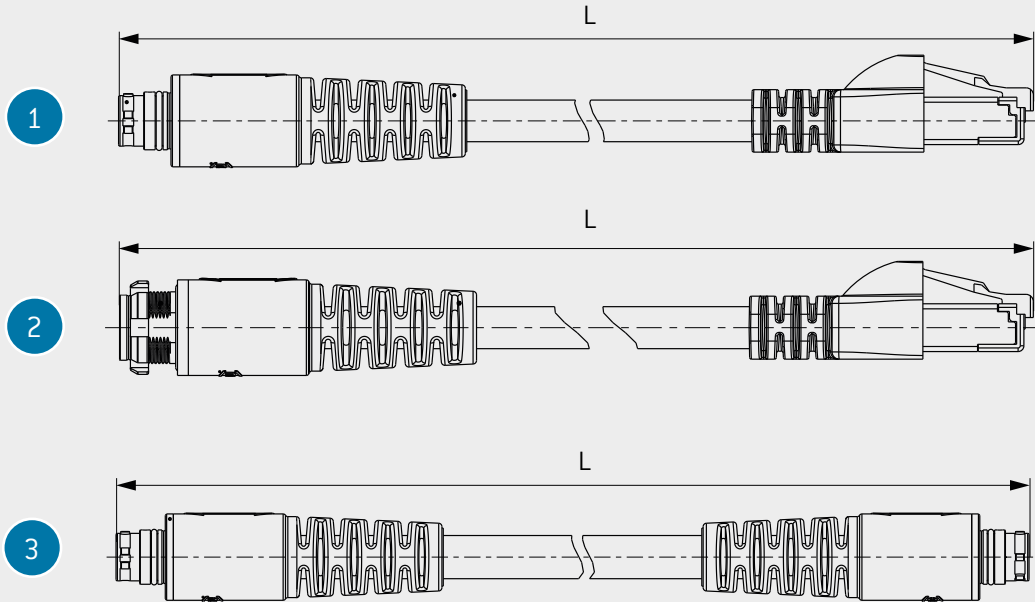

PRE-TERMINATED CABLE ASSEMBLY SOLUTIONS

ODU-AMC[®] High-Density: High-Speed data technology

BREAK-AWAY
SCREW-LOCK

SHORT OVERVIEW

ODU AMC[®] HIGH-DENSITY ETHERNET CABLE ASSEMBLY SOLUTIONS

Overview cable assembly ODU AMC[®] High-Density

Part number	ODU Plug	Coding	No. of contacts	Size	Cable length L	Function	Assembled with	Drawing
C00.701.101.160.002	 A10WBM- PD8XBEO-000	B	8	0	3.0 m	Ethernet Class E _A up to 10 Gbit	 RJ45 Plug	
C00.701.101.160.003	 G60WBM- PD8WBEO-0000	B	8	0	0.3 m	Ethernet Class E _A up to 10 Gbit	 RJ45 Plug	
C00.701.200.160.002	 A10WBM- PD8XBEO-000	B	8	0	3.0 m	Ethernet Class E _A up to 10 Gbit	 A10WBM- PD8XBEO-000	

MILITARY APPLICATIONS

rugged
&
ready

ODU AMC[®] HIGH-DENSITY USB[®] 3.2 GEN 1x1¹ COMPLETE SYSTEM SOLUTIONS

Overview cable assembly ODU AMC[®] High-Density

Part number	ODU Plug	Coding	No. of contacts	Size	Cable length L	Function	Assembled with	Drawing
C00.701.101.120.001	 G60WCM-P12WMM0-0000	C	12	Ø	0.3 m	USB [®] 3.2 Gen 1x1 ¹	 USB [®] 3.0 Type A plug	
C00.701.101.120.002	 A10WCM-P12XMM0-0000	C	12	Ø	1.2 m	USB [®] 3.2 Gen 1x1 ¹	 USB [®] 3.0 Type A plug	
C00.701.101.120.003	 A10WCM-P12XMM0-0000	C	12	Ø	1.2 m	USB [®] 3.2 Gen 1x1 ¹	 USB [®] 3.0 Type micro B plug	
C00.701.200.240.001	 A10WCM-P12XMM0-0000	C	12	Ø	2.0 m	USB [®] 3.2 Gen 1x1 ¹	 A10WCM-P12XMM0-0000	
C00.701.100.120.006	 G60WCM-P12WMM0-0000	C	12	Ø	1.0 m	USB [®] 3.2 Gen 1x1 ¹	— Cut flush	
C00.701.100.120.005	 C10WCM-P12WMM0-0000	C	12	Ø	1.0 m	USB [®] 3.2 Gen 1x1 ¹	— Cut flush	
C00.701.100.120.001	 GK0WCM-P12UM00-0000	C	12	Ø	—	USB [®] 3.2 Gen 1x1 ¹	— Rigid-flex ²	
756.271.120.001.359	— Flash Drive	C	12	Ø	—	USB [®] 3.2 Gen 1x1 ¹	— Flash Drive	