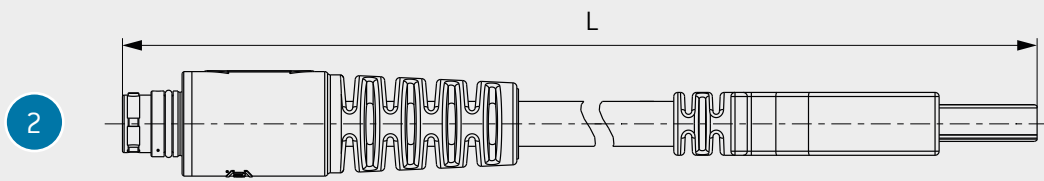

Part number	ODU Plug	Coding	No. of contacts	Size	Cable length L	Function	Assembled with	Drawing
C00.701.101.160.002	 A10WBM- PD8XBEO-000	B	8	0	3.0 m	Ethernet Class E _A up to 10 Gbit	 RJ45 Plug	
C00.701.101.160.003	 G60WBM- PD8WBEO-0000	B	8	0	0.3 m	Ethernet Class E _A up to 10 Gbit	 RJ45 Plug	
C00.701.200.160.002	 A10WBM- PD8XBEO-000	B	8	0	3.0 m	Ethernet Class E _A up to 10 Gbit	 A10WBM- PD8XBEO-000	

MILITARY APPLICATIONS

rugged
&
ready

ODU AMC[®] HIGH-DENSITY USB[®] 3.2 GEN 1x1¹ COMPLETE SYSTEM SOLUTIONS

Overview cable assembly ODU AMC[®] High-Density

Part number	ODU Plug	Coding	No. of contacts	Size	Cable length L	Function	Assembled with	Drawing
C00.701.101.120.001	 G60WCM-P12WMM0-0000	C	12	Ø	0.3 m	USB [®] 3.2 Gen 1x1 ¹	 USB [®] 3.0 Type A plug	
C00.701.101.120.002	 A10WCM-P12XMM0-0000	C	12	Ø	1.2 m	USB [®] 3.2 Gen 1x1 ¹	 USB [®] 3.0 Type A plug	
C00.701.101.120.003	 A10WCM-P12XMM0-0000	C	12	Ø	1.2 m	USB [®] 3.2 Gen 1x1 ¹	 USB [®] 3.0 Type micro B plug	
C00.701.200.240.001	 A10WCM-P12XMM0-0000	C	12	Ø	2.0 m	USB [®] 3.2 Gen 1x1 ¹	 A10WCM-P12XMM0-0000	
C00.701.100.120.006	 G60WCM-P12WMM0-0000	C	12	Ø	1.0 m	USB [®] 3.2 Gen 1x1 ¹	— Cut flush	
C00.701.100.120.005	 C10WCM-P12WMM0-0000	C	12	Ø	1.0 m	USB [®] 3.2 Gen 1x1 ¹	— Cut flush	
C00.701.100.120.001	 GK0WCM-P12UM00-0000	C	12	Ø	—	USB [®] 3.2 Gen 1x1 ¹	— Rigid-flex ²	
756.271.120.001.359	— Flash Drive	C	12	Ø	—	USB [®] 3.2 Gen 1x1 ¹	— Flash Drive	

ODU AMC[®] HIGH-DENSITY USB[®] 2.0¹ CABLE ASSEMBLY SOLUTIONS

Overview cable assembly ODU AMC[®]-High Density

Part number	ODU plug	Coding	No. of contacts	Size	Cable length L	Function	Assembled with	Drawing
C00.71C.101.040.003	 G6CWBM-PU4WBM0-0000	B	4	00	0.3 m	USB [®] 2.0 ¹	 USB [®] 2.0 Type A plug	
C00.71C.101.040.001	 A1CWBM-PU4XBM0-0000	B	4	00	1.2 m	USB [®] 2.0 ¹	 USB [®] 2.0 Typ A plug	
C00.71C.200.080.001	 A1CWBM-PU4XBM0-0000	B	4	00	2.0 m	USB [®] 2.0 ¹	 A1CWBM-PU4XBM0-0000	
C00.71C.101.040.002	 A1CWBM-PU4XBM0-0000	B	4	00	1.2 m	USB [®] 2.0 ¹	 USB [®] 2.0 Type micro B plug	