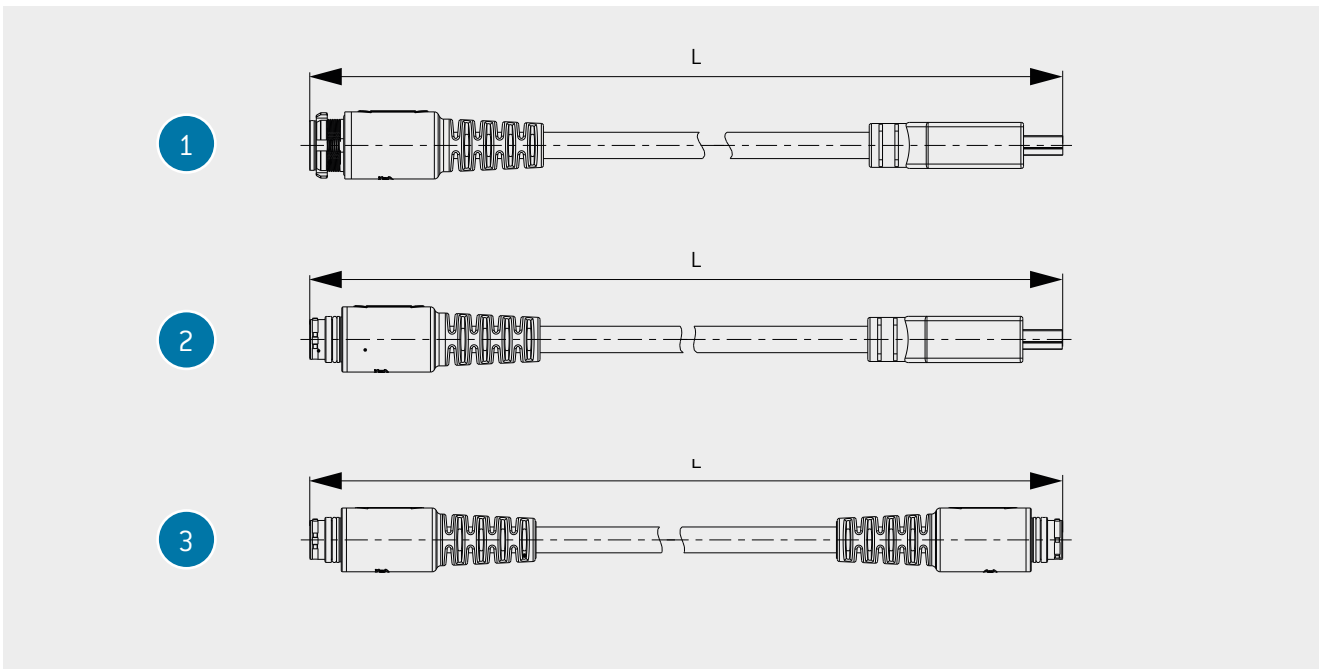

For further information please see the [AMC® High-Density catalog](#) on our website.