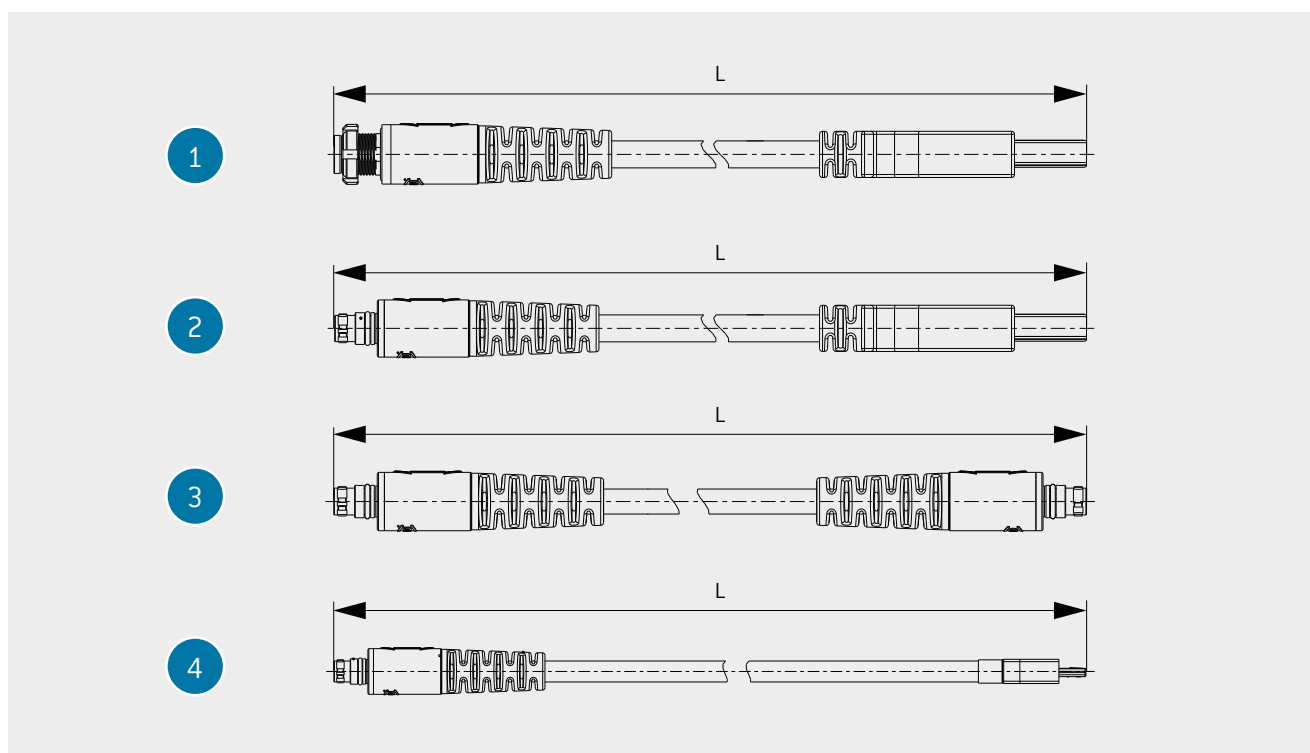

Part number	ODU plug	Coding	No. of contacts	Size	Cable length L	Function	Assembled with	Drawing
C00.71C.101.040.003	G6CWBM-PU4WBM0-0000	B	4	00	0.3 m	USB® 2.0¹	USB® 2.0 Type A plug	
C00.71C.101.040.001	A1CWBM-PU4XBM0-0000	B	4	00	1.2 m	USB® 2.0¹	USB® 2.0 Typ A plug	
C00.71C.200.080.001	A1CWBM-PU4XBM0-0000	B	4	00	2.0 m	USB® 2.0¹	A1CWBM-PU4XBM0-0000	
C00.71C.101.040.002	A1CWBM-PU4XBM0-0000	B	4	00	1.2 m	USB® 2.0¹	USB® 2.0 Type micro B plug	

¹These ODU specific connectors can transmit common data transmission protocols such as USB® 2.0, but they are not USB®-standard connectors.