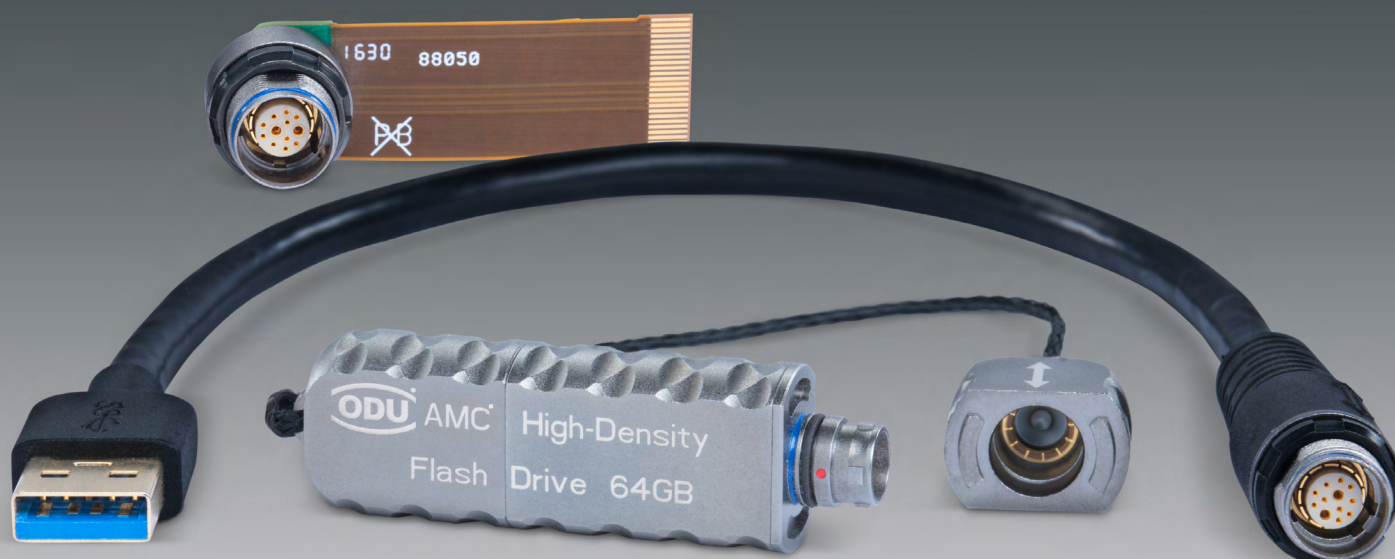

PRE-TERMINATED CABLE ASSEMBLY SOLUTIONS

ODU-AMC[®] High-Density: High-Speed data technology

BREAK-AWAY
SCREW-LOCK

SHORT OVERVIEW

ODU AMC[®] HIGH-DENSITY ETHERNET CABLE ASSEMBLY SOLUTIONS

Overview cable assembly ODU AMC[®] High-Density

Part number	ODU Plug	Coding	No. of contacts	Size	Cable length L	Function	Assembled with	Drawing
C00.701.101.160.002	 A10WBM- PD8XBEO-000	B	8	0	3.0 m	Ethernet Class E _A up to 10 Gbit	 RJ45 Plug	
C00.701.101.160.003	 G60WBM- PD8WBEO-0000	B	8	0	0.3 m	Ethernet Class E _A up to 10 Gbit	 RJ45 Plug	
C00.701.200.160.002	 A10WBM- PD8XBEO-000	B	8	0	3.0 m	Ethernet Class E _A up to 10 Gbit	 A10WBM- PD8XBEO-000	

MILITARY APPLICATIONS

rugged
&
ready

ODU AMC[®] HIGH-DENSITY USB[®] 3.2 GEN 1x1¹ COMPLETE SYSTEM SOLUTIONS

Overview cable assembly ODU AMC[®] High-Density

Part number	ODU Plug	Coding	No. of contacts	Size	Cable length L	Function	Assembled with	Drawing
C00.701.101.120.001	 G60WCM-P12WMM0-0000	C	12	Ø	0.3 m	USB [®] 3.2 Gen 1x1 ¹	 USB [®] 3.0 Type A plug	
C00.701.101.120.002	 A10WCM-P12XMM0-0000	C	12	Ø	1.2 m	USB [®] 3.2 Gen 1x1 ¹	 USB [®] 3.0 Type A plug	
C00.701.101.120.003	 A10WCM-P12XMM0-0000	C	12	Ø	1.2 m	USB [®] 3.2 Gen 1x1 ¹	 USB [®] 3.0 Type micro B plug	
C00.701.200.240.001	 A10WCM-P12XMM0-0000	C	12	Ø	2.0 m	USB [®] 3.2 Gen 1x1 ¹	 A10WCM-P12XMM0-0000	
C00.701.100.120.006	 G60WCM-P12WMM0-0000	C	12	Ø	1.0 m	USB [®] 3.2 Gen 1x1 ¹	— Cut flush	
C00.701.100.120.005	 C10WCM-P12WMM0-0000	C	12	Ø	1.0 m	USB [®] 3.2 Gen 1x1 ¹	— Cut flush	
C00.701.100.120.001	 GK0WCM-P12UM00-0000	C	12	Ø	—	USB [®] 3.2 Gen 1x1 ¹	— Rigid-flex ²	
756.271.120.001.359	— Flash Drive	C	12	Ø	—	USB [®] 3.2 Gen 1x1 ¹	— Flash Drive	

¹ These ODU specific connectors can transmit common data transmission protocols such as USB[®] 3.2 Gen 1x1, but they are not USB[®]-standard connectors.

² Rigid-flex is designed to work with suitable ZIF connector (not supplied). Contact ODU for more information.