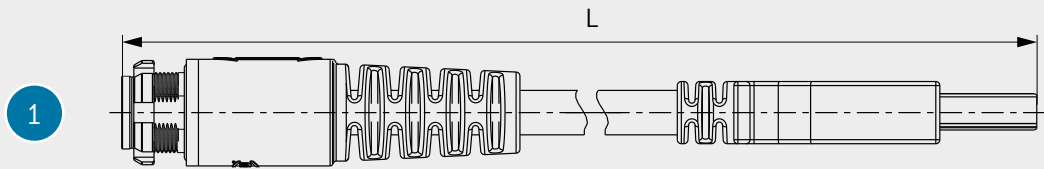

Part number	ODU Plug	Coding	No. of contacts	Size	Cable length L	Function	Assembled with	Drawing
C00.701.101.160.002	 A10WBM- PD8XBEO-000	B	8	0	3.0 m	Ethernet Class E _A up to 10 Gbit	 RJ45 Plug	
C00.701.101.160.003	 G60WBM- PD8WBEO-0000	B	8	0	0.3 m	Ethernet Class E _A up to 10 Gbit	 RJ45 Plug	
C00.701.200.160.002	 A10WBM- PD8XBEO-000	B	8	0	3.0 m	Ethernet Class E _A up to 10 Gbit	 A10WBM- PD8XBEO-000	

MILITARY APPLICATIONS

rugged
&
ready

ODU AMC[®] HIGH-DENSITY USB[®] 3.2 GEN 1x1¹ COMPLETE SYSTEM SOLUTIONS

Overview cable assembly ODU AMC[®] High-Density

Part number	ODU Plug	Coding	No. of contacts	Size	Cable length L	Function	Assembled with	Drawing
C00.701.101.120.001	 G60WCM-P12WMM0-0000	C	12	Ø	0.3 m	USB [®] 3.2 Gen 1x1 ¹	 USB [®] 3.0 Type A plug	
C00.701.101.120.002	 A10WCM-P12XMM0-0000	C	12	Ø	1.2 m	USB [®] 3.2 Gen 1x1 ¹	 USB [®] 3.0 Type A plug	
C00.701.101.120.003	 A10WCM-P12XMM0-0000	C	12	Ø	1.2 m	USB [®] 3.2 Gen 1x1 ¹	 USB [®] 3.0 Type micro B plug	
C00.701.200.240.001	 A10WCM-P12XMM0-0000	C	12	Ø	2.0 m	USB [®] 3.2 Gen 1x1 ¹	 A10WCM-P12XMM0-0000	
C00.701.100.120.006	 G60WCM-P12WMM0-0000	C	12	Ø	1.0 m	USB [®] 3.2 Gen 1x1 ¹	— Cut flush	
C00.701.100.120.005	 C10WCM-P12WMM0-0000	C	12	Ø	1.0 m	USB [®] 3.2 Gen 1x1 ¹	— Cut flush	
C00.701.100.120.001	 GK0WCM-P12UM00-0000	C	12	Ø	—	USB [®] 3.2 Gen 1x1 ¹	— Rigid-flex ²	
756.271.120.001.359	— Flash Drive	C	12	Ø	—	USB [®] 3.2 Gen 1x1 ¹	— Flash Drive	

ODU AMC[®] HIGH-DENSITY USB[®] 2.0¹ CABLE ASSEMBLY SOLUTIONS

Overview cable assembly ODU AMC[®]-High Density

Part number	ODU plug	Coding	No. of contacts	Size	Cable length L	Function	Assembled with	Drawing
C00.71C.101.040.003	 G6CWBM-PU4WBM0-0000	B	4	00	0.3 m	USB [®] 2.0 ¹	 USB [®] 2.0 Type A plug	
C00.71C.101.040.001	 A1CWBM-PU4XBM0-0000	B	4	00	1.2 m	USB [®] 2.0 ¹	 USB [®] 2.0 Typ A plug	
C00.71C.200.080.001	 A1CWBM-PU4XBM0-0000	B	4	00	2.0 m	USB [®] 2.0 ¹	 A1CWBM-PU4XBM0-0000	
C00.71C.101.040.002	 A1CWBM-PU4XBM0-0000	B	4	00	1.2 m	USB [®] 2.0 ¹	 USB [®] 2.0 Type micro B plug	