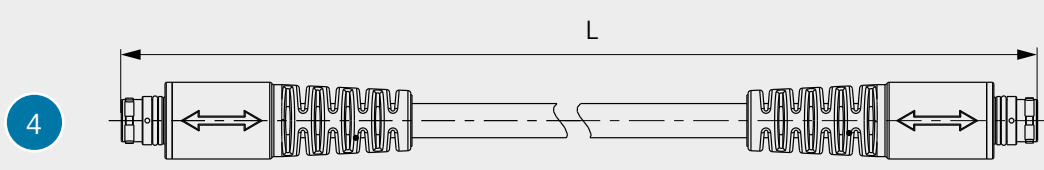

Part number	ODU Plug	Coding	No. of contacts	Size	Cable length L	Function	Assembled with	Drawing
C00.701.101.160.002	 A10WBM- PD8XBEO-000	B	8	0	3.0 m	Ethernet Class E _A up to 10 Gbit	 RJ45 Plug	
C00.701.101.160.003	 G60WBM- PD8WBEO-0000	B	8	0	0.3 m	Ethernet Class E _A up to 10 Gbit	 RJ45 Plug	
C00.701.200.160.002	 A10WBM- PD8XBEO-000	B	8	0	3.0 m	Ethernet Class E _A up to 10 Gbit	 A10WBM- PD8XBEO-000	

MILITARY APPLICATIONS

rugged
&
ready

ODU AMC[®] HIGH-DENSITY USB[®] 3.2 GEN 1x1¹ COMPLETE SYSTEM SOLUTIONS

Overview cable assembly ODU AMC[®] High-Density

Part number	ODU Plug	Coding	No. of contacts	Size	Cable length L	Function	Assembled with	Drawing
C00.701.101.120.001	 G60WCM-P12WMM0-0000	C	12	Ø	0.3 m	USB [®] 3.2 Gen 1x1 ¹	 USB [®] 3.0 Type A plug	
C00.701.101.120.002	 A10WCM-P12XMM0-0000	C	12	Ø	1.2 m	USB [®] 3.2 Gen 1x1 ¹	 USB [®] 3.0 Type A plug	
C00.701.101.120.003	 A10WCM-P12XMM0-0000	C	12	Ø	1.2 m	USB [®] 3.2 Gen 1x1 ¹	 USB [®] 3.0 Type micro B plug	
C00.701.200.240.001	 A10WCM-P12XMM0-0000	C	12	Ø	2.0 m	USB [®] 3.2 Gen 1x1 ¹	 A10WCM-P12XMM0-0000	
C00.701.100.120.006	 G60WCM-P12WMM0-0000	C	12	Ø	1.0 m	USB [®] 3.2 Gen 1x1 ¹	— Cut flush	
C00.701.100.120.005	 C10WCM-P12WMM0-0000	C	12	Ø	1.0 m	USB [®] 3.2 Gen 1x1 ¹	— Cut flush	
C00.701.100.120.001	 GK0WCM-P12UM00-0000	C	12	Ø	—	USB [®] 3.2 Gen 1x1 ¹	— Rigid-flex ²	
756.271.120.001.359	— Flash Drive	C	12	Ø	—	USB [®] 3.2 Gen 1x1 ¹	— Flash Drive	

ODU AMC[®] HIGH-DENSITY USB[®] 2.0¹ CABLE ASSEMBLY SOLUTIONS

Overview cable assembly ODU AMC[®]-High Density

Part number	ODU plug	Coding	No. of contacts	Size	Cable length L	Function	Assembled with	Drawing
C00.71C.101.040.003	 G6CWBM-PU4WBM0-0000	B	4	00	0.3 m	USB [®] 2.0 ¹	 USB [®] 2.0 Type A plug	
C00.71C.101.040.001	 A1CWBM-PU4XBM0-0000	B	4	00	1.2 m	USB [®] 2.0 ¹	 USB [®] 2.0 Typ A plug	
C00.71C.200.080.001	 A1CWBM-PU4XBM0-0000	B	4	00	2.0 m	USB [®] 2.0 ¹	 A1CWBM-PU4XBM0-0000	
C00.71C.101.040.002	 A1CWBM-PU4XBM0-0000	B	4	00	1.2 m	USB [®] 2.0 ¹	 USB [®] 2.0 Type micro B plug	