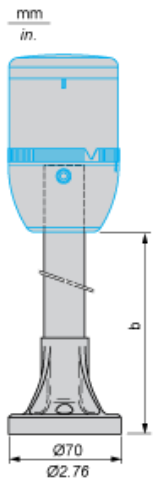

Complementary

Accessory / separate part type	Fixing base
Product compatibility	XVBC. XVBL.
Kit composition	Ø 25 mm aluminium support tube Black plastic fixing plate
Height under base unit	380 mm
Colour	Black aluminium
Net weight	0.2 kg

Packing Units

Unit Type of Package 1	PCE
Number of Units in Package 1	1
Package 1 Height	7.3 cm
Package 1 Width	11.6 cm
Package 1 Length	47.5 cm
Package 1 Weight	185 g
Unit Type of Package 2	S04
Number of Units in Package 2	50
Package 2 Height	30 cm
Package 2 Width	40 cm
Package 2 Length	60 cm
Package 2 Weight	9.96 kg
Unit Type of Package 3	P06

Number of Units in Package 3	200
Package 3 Height	77 cm
Package 3 Width	80 cm
Package 3 Length	60 cm
Package 3 Weight	48.34 kg

Offer Sustainability

Sustainable offer status	Green Premium product
REACH Regulation	REACH Declaration
REACH free of SVHC	Yes
EU RoHS Directive	Pro-active compliance (Product out of EU RoHS legal scope) EU RoHS Declaration
Toxic heavy metal free	Yes
Mercury free	Yes
China RoHS Regulation	China RoHS declaration Pro-active China RoHS declaration (out of China RoHS legal scope)
RoHS exemption information	Yes
Environmental Disclosure	Product Environmental Profile
California proposition 65	WARNING: This product can expose you to chemicals including: Lead and lead compounds, which is known to the State of California to cause cancer and birth defects or other reproductive harm. For more information go to www.P65Warnings.ca.gov

Contractual warranty

Warranty	18 months
----------	-----------

Dimensions and Mounting

Height under base unit	
b in mm	b in in.
380	14.96

Panel Cut-Out

Recommended replacement(s)