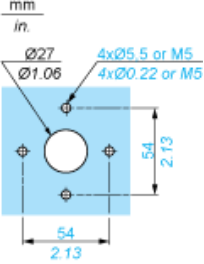

Number of Units in Package 3	200
Package 3 Height	77 cm
Package 3 Width	80 cm
Package 3 Length	60 cm
Package 3 Weight	48.34 kg

Offer Sustainability

Sustainable offer status	Green Premium product
REACH Regulation	REACH Declaration
REACH free of SVHC	Yes
EU RoHS Directive	Pro-active compliance (Product out of EU RoHS legal scope) EU RoHS Declaration
Toxic heavy metal free	Yes
Mercury free	Yes
China RoHS Regulation	China RoHS declaration Pro-active China RoHS declaration (out of China RoHS legal scope)
RoHS exemption information	Yes
Environmental Disclosure	Product Environmental Profile
California proposition 65	WARNING: This product can expose you to chemicals including: Lead and lead compounds, which is known to the State of California to cause cancer and birth defects or other reproductive harm. For more information go to www.P65Warnings.ca.gov

Contractual warranty

Warranty	18 months
----------	-----------

Dimensions and Mounting

Height under base unit	
b in mm	b in in.
380	14.96

Panel Cut-Out

Recommended replacement(s)