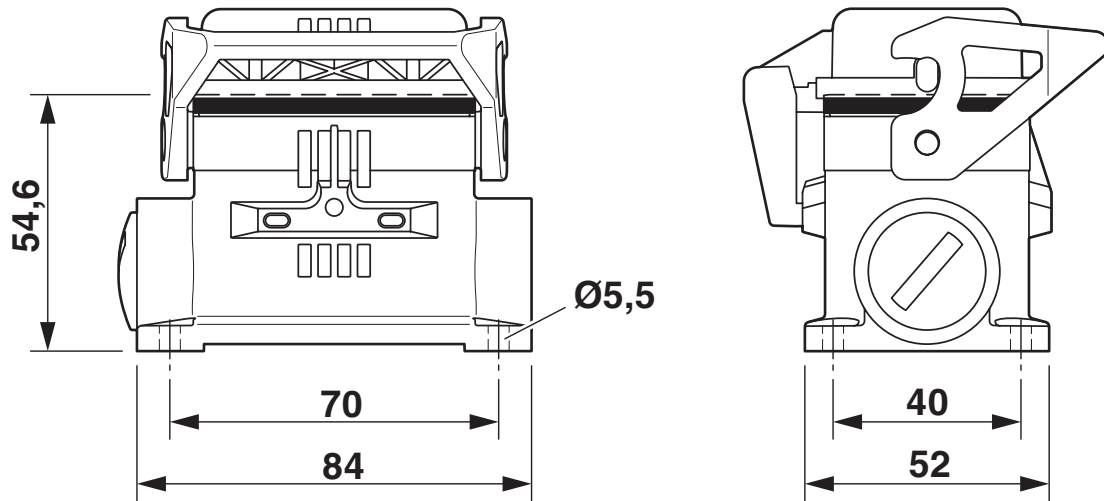

Drawings

Dimensional drawing

Dimensional drawing