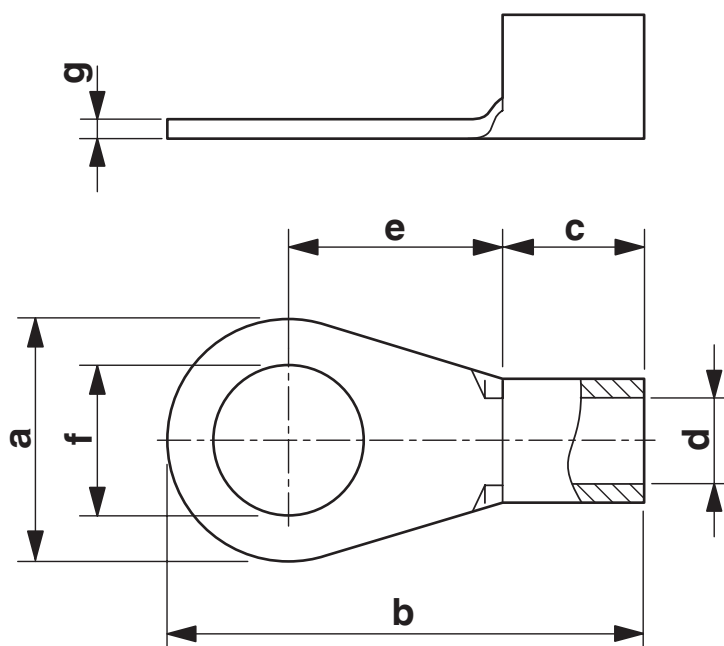

C-RC 6/M8 DIN - Ring cable lug

3240086

<https://www.phoenixcontact.com/in/products/3240086>

Technical Data

Product properties

Product type	Connector
--------------	-----------

Dimensions

Dimensional drawing	
Width	14 mm
Length	26 mm
Length of the insulating material sleeve	6 mm
Maximum stripping length	9 mm
Distance from the center to the insulating material sleeve	13 mm
Min. material thickness	1 mm
Inner dimensions of the insulating collar	3.6 mm

Internal dimensions

Internal diameter	8.4 mm
-------------------	--------

Material specifications

Color	silver
Material	Copper
Coating	tin-plated

Environmental and real-life conditions

Ambient conditions

Ambient temperature (operation)	110 °C
---------------------------------	--------

Standards and regulations

Design according to standard	DIN 46234
------------------------------	-----------

C-RC 6/M8 DIN - Ring cable lug

3240086

<https://www.phoenixcontact.com/in/products/3240086>

Drawings

Dimensional drawing

C-RC 6/M8 DIN - Ring cable lug

3240086

<https://www.phoenixcontact.com/in/products/3240086>

Classifications

ECLASS

ECLASS-11.0

27400204