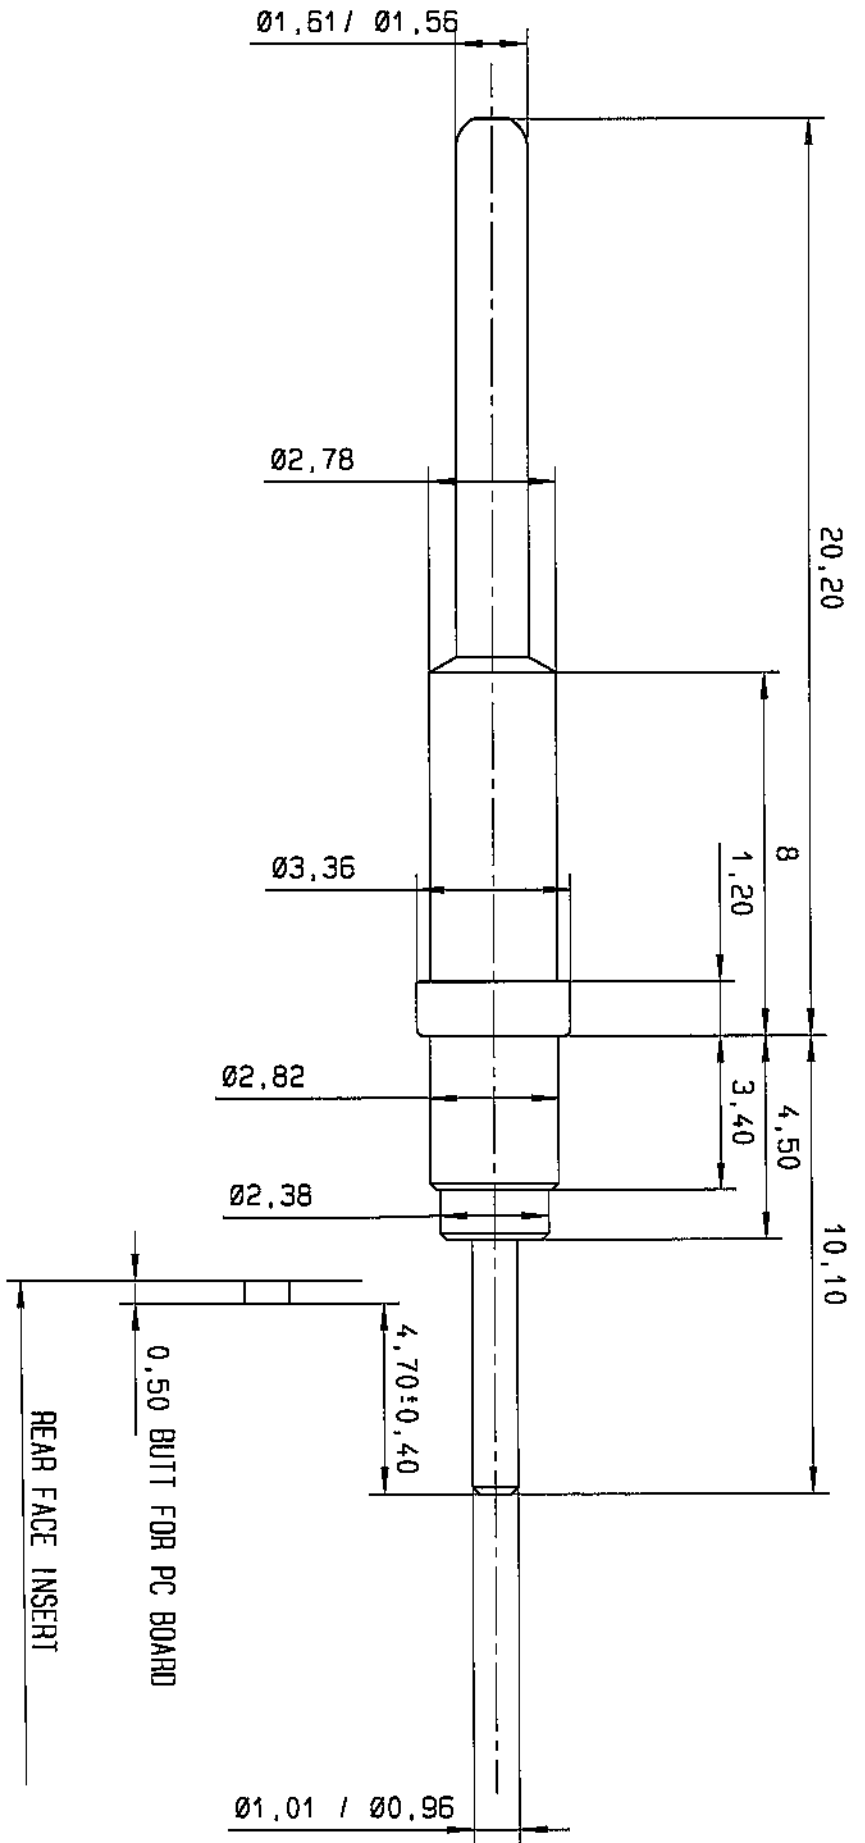

**RADIAL**<sup>®</sup>  
MULTI CONTACT CONNECTORS

TECHNICAL DATA SHEET

616235

Series  
DSX

SIZE 16 PIN CONTACT  
PC POST Ø1

FRONT RELEASE - FRONT REMOVABLE

Issue:  
17 AUGUST 00

Page  
1 / 1

MATERIAL AND FINISH :  
COPPER ALLOY \_ GOLD OVER NICKEL

EXTRACTION TOOL : RADIAL P/N 282504

CREATION  
PEN: /  
NOM: MACARI  
DATE: 17 MARCH 95  
APPR: BALDYROU

Issue	CREATION DRAWING ENGLISH	Revisions	Name	Approved
17/08/00	CREATION DRAWING ENGLISH		COMBERT	SYNDYEV