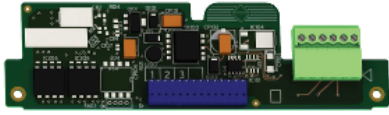

Product data sheet

Specifications

encoder interface card with RS422 compatible differential outputs - 5 V DC

VW3A3401

Product availability : Stock - Normally stocked in distribution facility

Price* : 85.00 USD

Main

Range of Product	Altivar
Product or Component Type	Encoder interface card
Range Compatibility	Altivar Lift Altivar 61 Altivar 71Q Altivar 71 Altivar 61Q
Discrete output type	Differential
Communication port protocol	RS422
[Us] rated supply voltage	5 V DC 5...5.5 V)
Number of pulses per revolution	10000 ATV71H.....383 5000 all ATV61 drives 5000 ATV71H...M3 5000 ATV71H...M3X 5000 ATV71H...N4

Complementary

Maximum supply current	0.2 A
Protection Type	Short-circuit protection Overload protection
Maximum cable distance between devices	164.04 ft (50 m)
Maximum operating frequency	300 kHz
Input signal	A B compliment of A compliment of B
Input impedance	440 Ohm
Electrical connection	Terminal 0.2 mm ² AWG 24) <82.02 ft (25 m), encoder, 100 mA 4.5 V Terminal 0.5 mm ² AWG 20) <82.02 ft (25 m), encoder, 200 mA 4.5 V Terminal 0.5 mm ² AWG 20) <164.04 ft (50 m), encoder, 100 mA 4.5 V Terminal 0.75 mm ² AWG 18) <164.04 ft (50 m), encoder, 200 mA 4.5 V
Net Weight	0.44 lb(US) (0.2 kg)