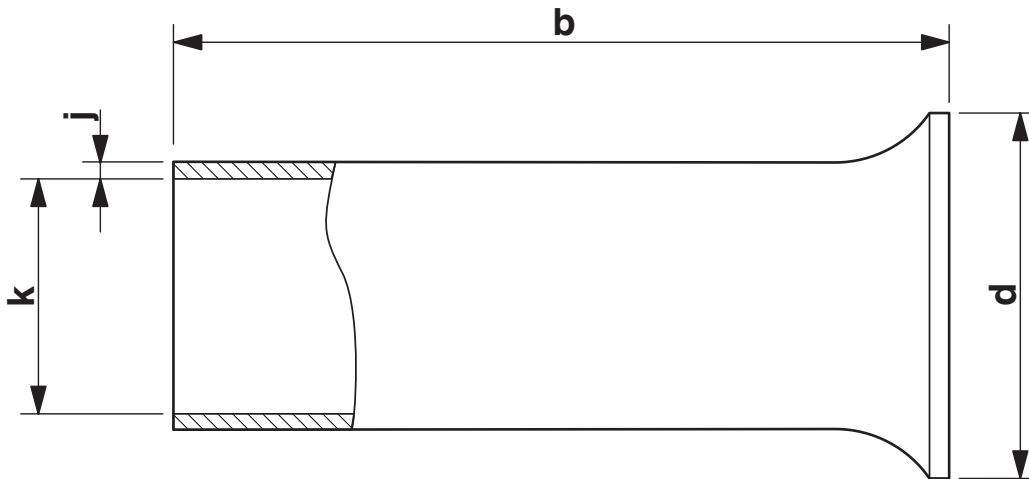

Conductor cross section flexible max.	0.25 mm ²
Conductor cross section AWG max.	24
Stripping length	5 mm

Material specifications

Color	silver
Material	CU-DHP
Coating	tin-plated (galvanic)

Environmental and real-life conditions

Ambient conditions

Permanent temperature	105 °C
Short-term temperature	120 °C

A 0,25- 5 - Ferrule

3202465

<https://www.phoenixcontact.com/in/products/3202465>

Drawings

Dimensional drawing

Sleeve length (b), insulating collar inner dimension (d), sleeve diameter (k), sleeve wall thickness (j)